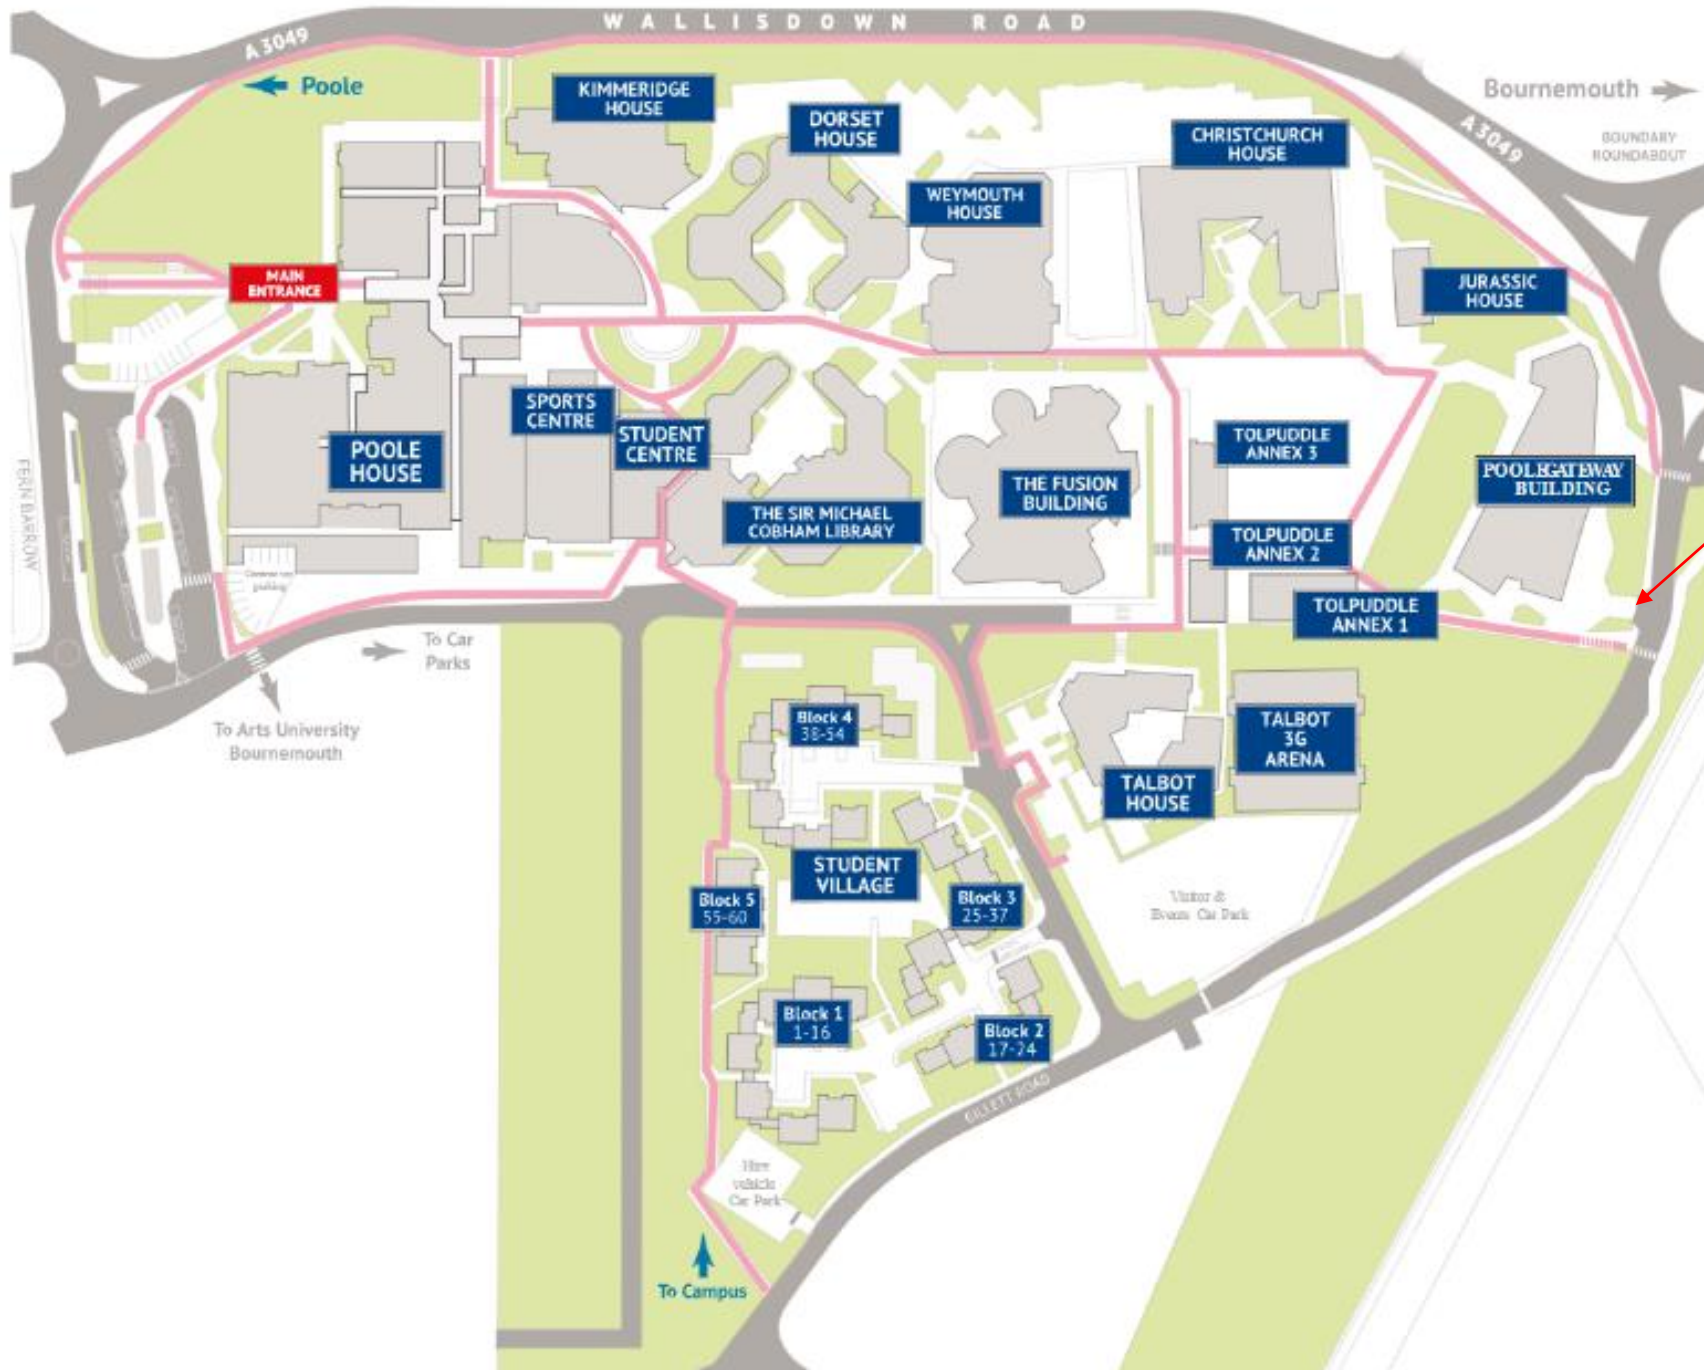

LOADING/UNLOADING BAYS

Only students on the following courses can book a bay for the loading/unloading of large production kits

(BACAAD / BACATA / BAF / BAMMJ / BAMP / BATV / MACFT / MADE / MAMMJ / MAPFT)

Automatic Number Plate Recognition (ANPR) is in operation

Entrance to the Loading/Unloading Bays

Drive up to the barrier and use the intercom for entry