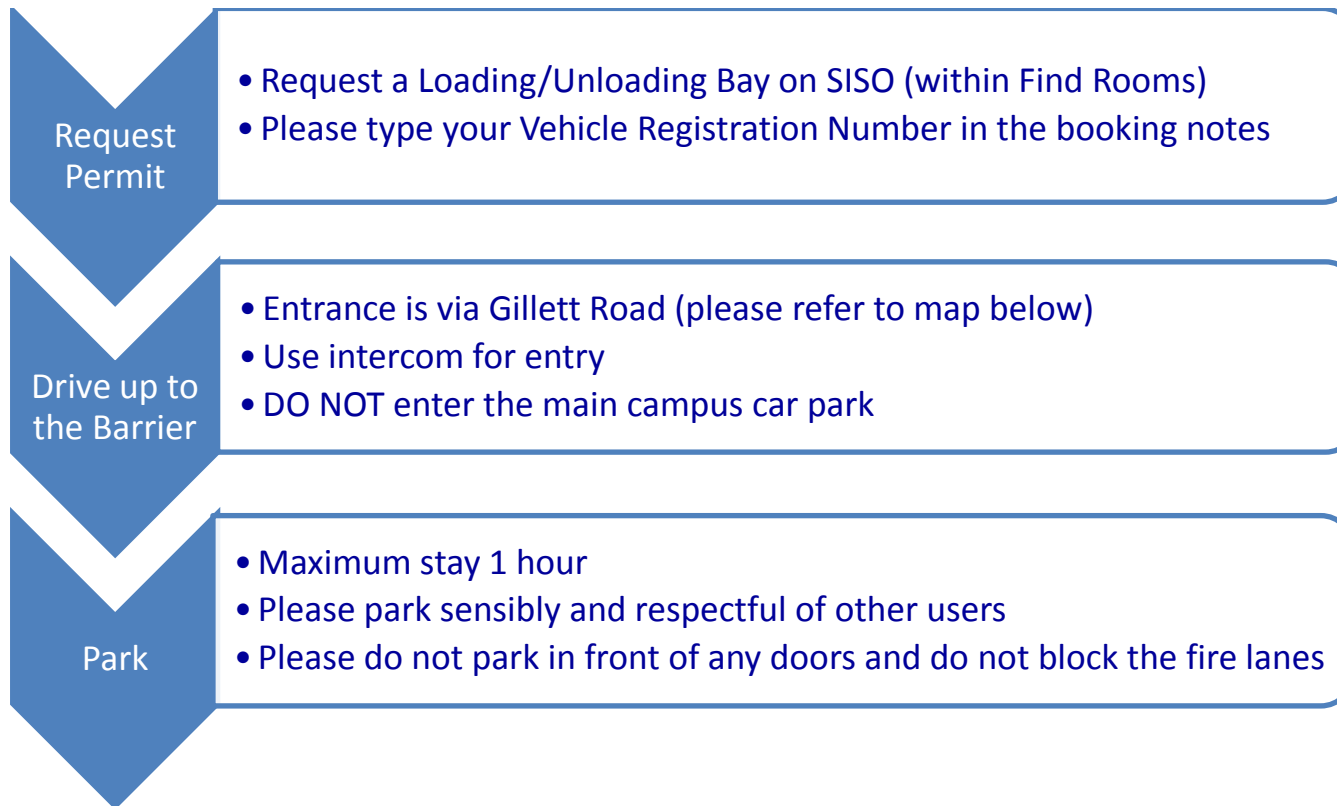

LOADING/UNLOADING BAYS

Only students on the following courses can book a bay for the loading/unloading of large production kits

(BACAAD / BACATA / BAF / BAMMJ / BAMP / BATV / MACFT / MADE / MAMMJ / MAPFT)

Automatic Number Plate Recognition (ANPR) is in operation

Entrance to the Loading/Unloading Bays

Drive up to the barrier and use the intercom for entry